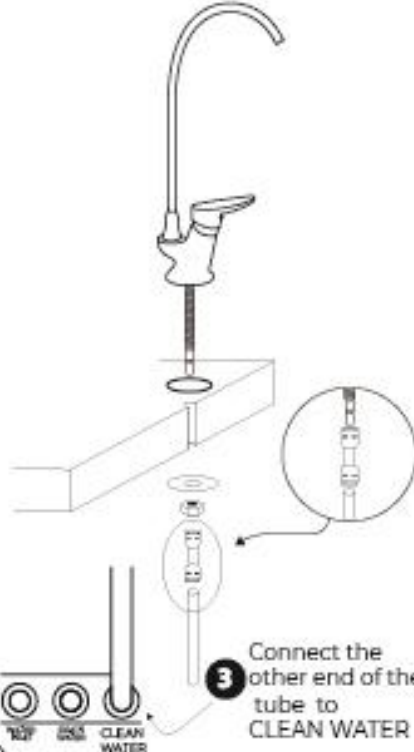

1

Use 12 mm drill bit to drill a hole for the faucet
Make sure to use the right drill bit depend on surface type

Steel Marble

PREMIUM FAUCET

2 Connect the faucet as the following

3 Connect the other end of the tube to CLEAN WATER

BOX CONTENT

Faucet **1**

Installation Kit **2**